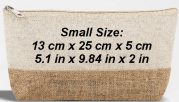

6 x 8 x 4 inches
JB 06 Window

8 x 10 x 5 inches
JB 07 Window

12 x 12 x 6 inches
JB 08 Window

Cotton - Jute Hand Pouches

Small Size:
13 cm x 25 cm x 5 cm
5.1 in x 9.84 in x 2 in

JCZB 01: Small Pouch

Big Size:
16.5 cm x 25 cm x 6 cm
6.5 in x 9.8 in x 2.4 in

JCZB 02: Big Pouch

Drawstring Bags

Width 36 Cm / 14 Inch
Height: 50 Cm / 19.7 inch

DSB 01: Drawstring White

DSB 02: Drawstring Black

Brown ECO Paper Bags

PAP Eco 02
12.25 x 10 x 4 Inch

White Paper Bags