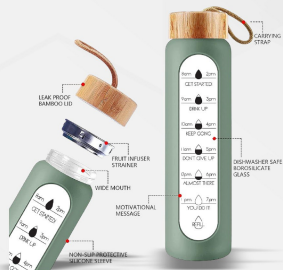

Rates Without Branding, Delivery & GST Cost Extra

RMX 13: Motivational Glass Water Bottle

Borosilicate glass water bottle with motivational time markers, leak-proof bamboo lid, fruit infuser strainer, non-slip silicone sleeve, wide mouth for easy filling, a carrying strap, Dishwasher safe, eco-friendly, & reusable
HSN: 96170011