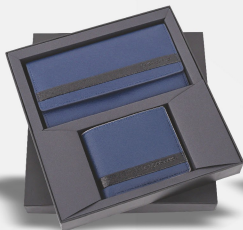

G 18 Giordano Ladies & Gents
Wallet Combo Blue